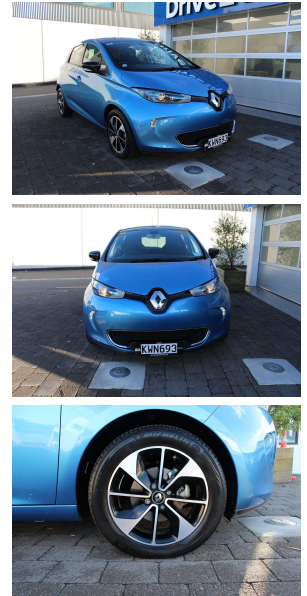

2017 Renault Zoe Dynamique NAV ZE40 41kWh

VEHICLE INFORMATION

Cash Price

Includes GST,
Registration &
Licensing

\$29,990

Note: A Clean Car fee/rebate does not apply to this vehicle

Finance this vehicle
from only

Odometer

20,440 km

Engine

1 cc, Electric

Fuel Type

Electric

Transmission

Auto, Front Wheel